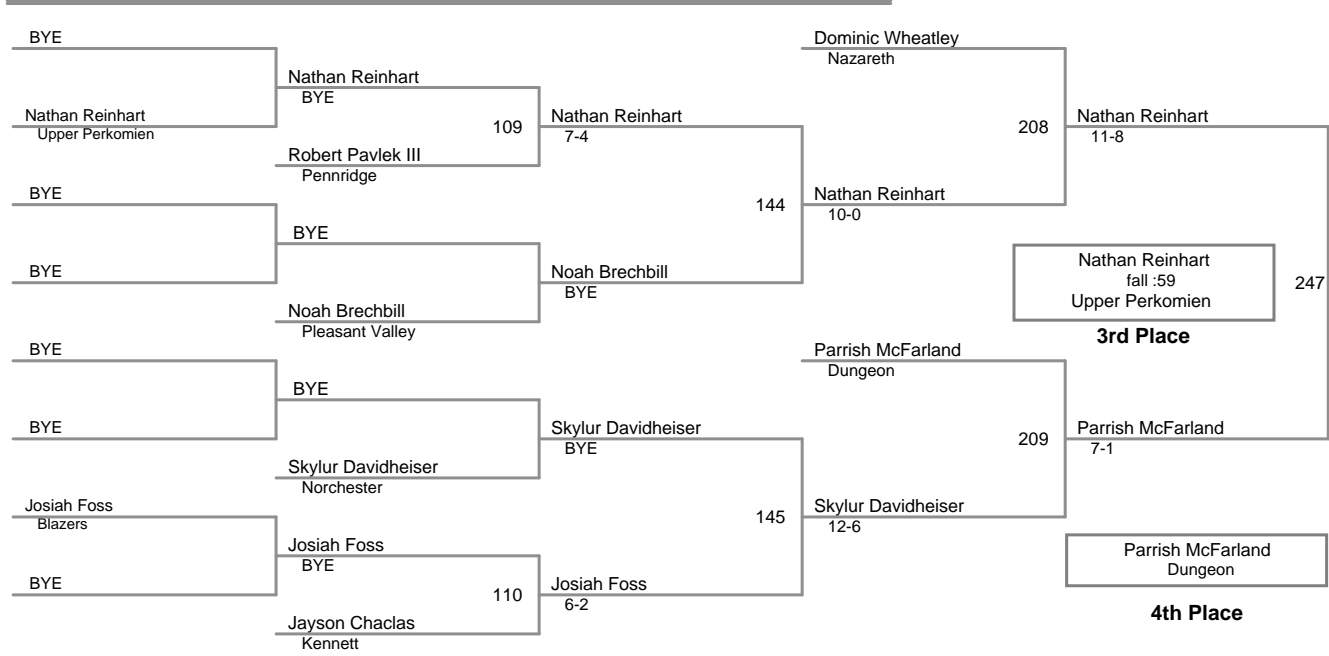

Pottsgrove Holiday Tournament PM
10U Open

60 Lbs

Pottsgrove Holiday Tournament PM
10U Open

65 Lbs

Pottsgrove Holiday Tournament PM
10U Open

70 Lbs

Pottsgrove Holiday Tournament PM
10U Open

75 Lbs

**Pottsgrove Holiday Tournament PM
10U Open**

80 Lbs

3-Man Round Robin

Pottsgrove Holiday Tournament
10U Open

85 Lbs

round 1

Nahzier Booker <i>Pottstown PAL</i>	4	J den Wright 2-1
J den Wright <i>Reading</i>		
Ryan Gallagher <i>Pennridge</i>		Ryan Gallagher BYE
BYE		