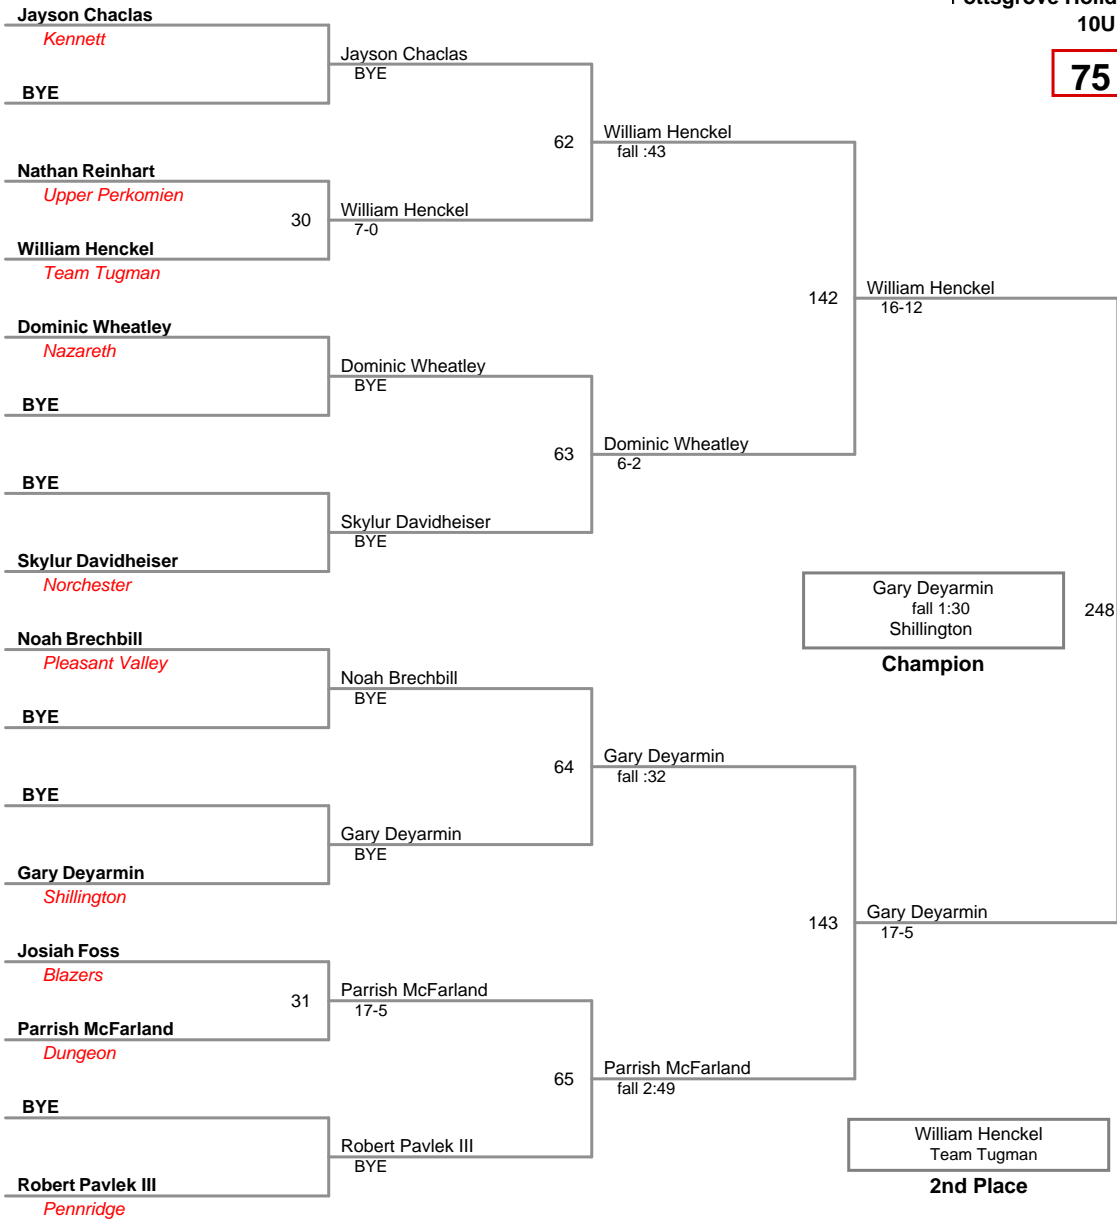

Pottsgrove Holiday Tournament PM
10U Open

60 Lbs

Pottsgrove Holiday Tournament PM
10U Open

65 Lbs

Pottsgrove Holiday Tournament PM
10U Open

70 Lbs

Pottsgrove Holiday Tournament PM
10U Open

75 Lbs

**Pottsgrove Holiday Tournament PM
10U Open**

80 Lbs

3-Man Round Robin

Pottsgrove Holiday Tournament
10U Open

85 Lbs

round 1

Nahzier Booker <i>Pottstown PAL</i>	4	J den Wright 2-1
J den Wright <i>Reading</i>		
Ryan Gallagher <i>Pennridge</i>		Ryan Gallagher BYE
BYE		