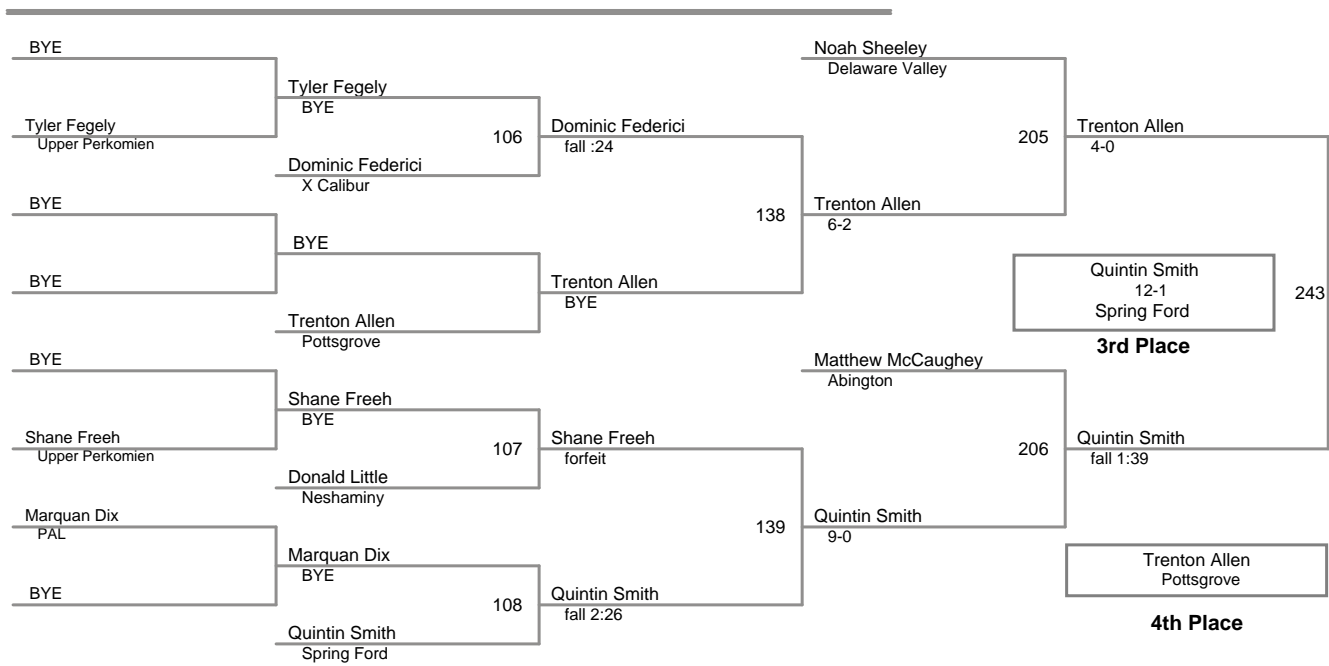

Pottsgrove Holiday Tournament PM
10U Open

65 Lbs