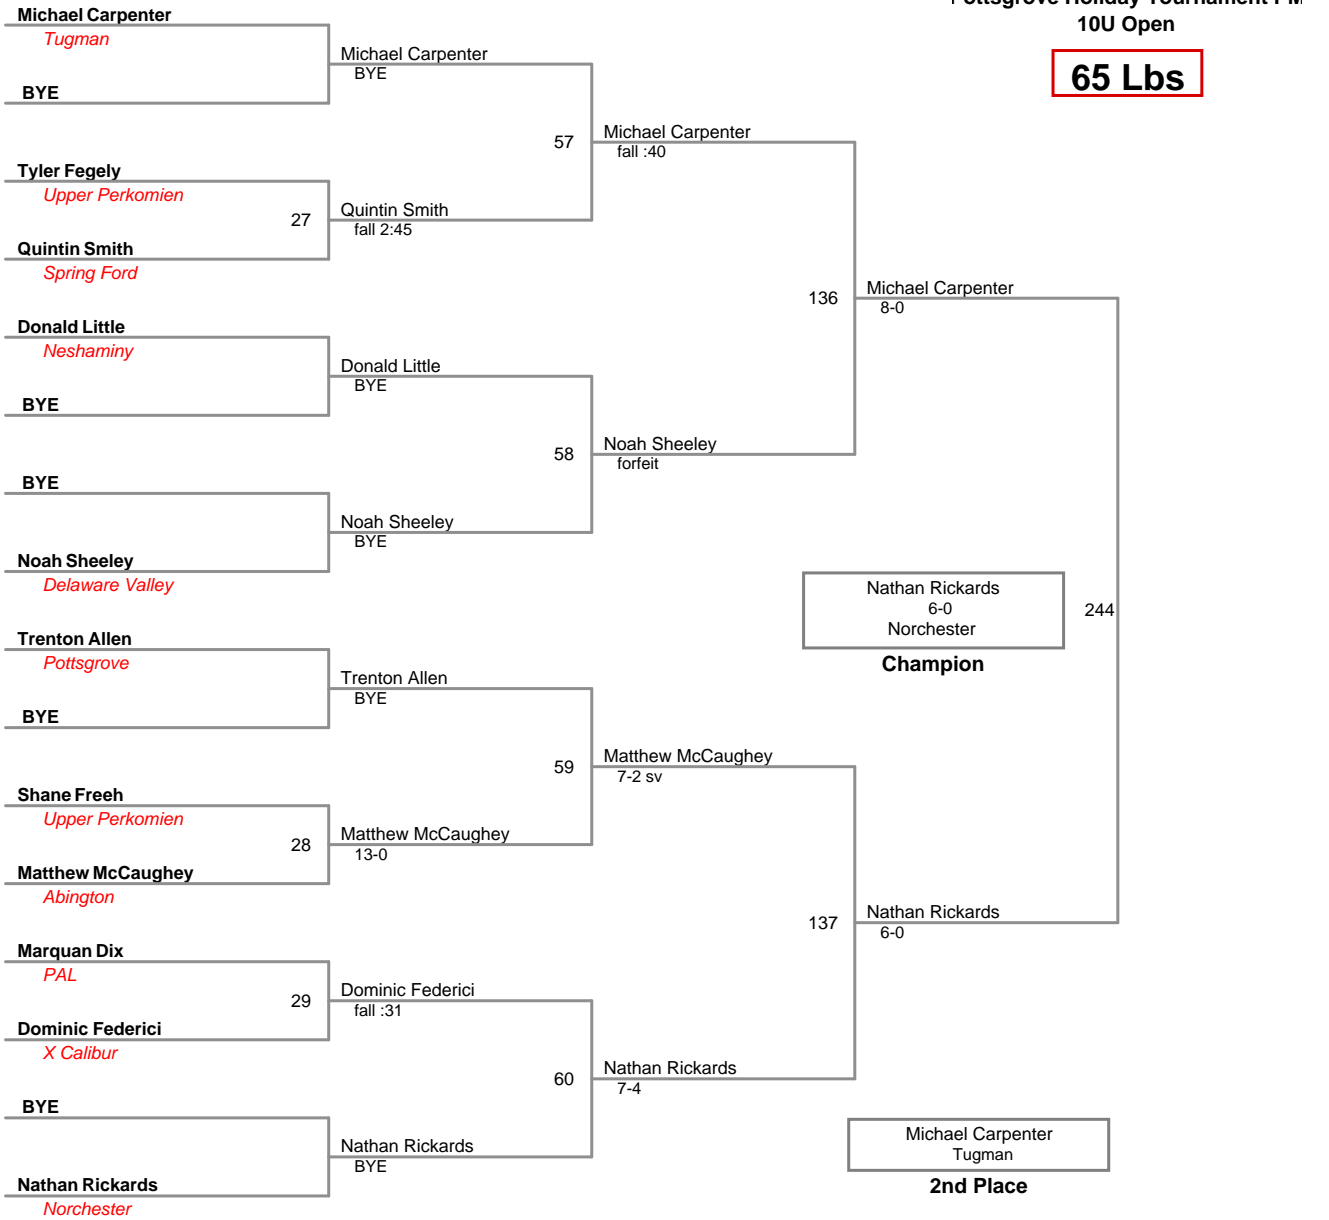

Pottsgrove Holiday Tournament PM
10U Open

60 Lbs

Pottsgrove Holiday Tournament PM
10U Open

65 Lbs

Pottsgrove Holiday Tournament PM
10U Open

70 Lbs

Pottsgrove Holiday Tournament PM
10U Open

75 Lbs

**Pottsgrove Holiday Tournament PM
10U Open**

80 Lbs

3-Man Round Robin

Pottsgrove Holiday Tournament
10U Open

85 Lbs

round 1

Nahzier Booker <i>Pottstown PAL</i>	4	J den Wright 2-1
J den Wright <i>Reading</i>		
Ryan Gallagher <i>Pennridge</i>		Ryan Gallagher BYE
BYE		