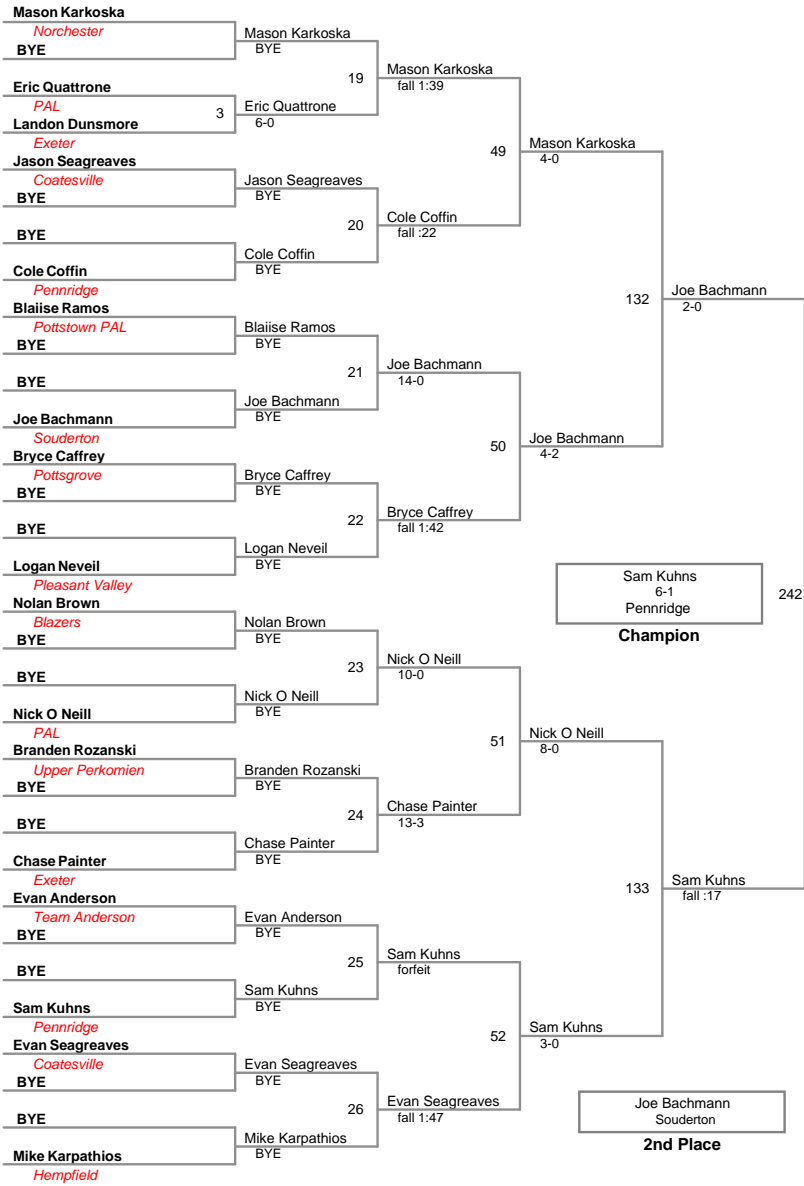

Pottsgrove Holiday Tournament PM
10U Open

60 Lbs

Pottsgrove Holiday Tournament PM
10U Open

65 Lbs

Pottsgrove Holiday Tournament PM
10U Open

70 Lbs

Pottsgrove Holiday Tournament PM
10U Open

75 Lbs

**Pottsgrove Holiday Tournament PM
10U Open**

80 Lbs

3-Man Round Robin

Pottsgrove Holiday Tournament
10U Open

85 Lbs

round 1

Nahzier Booker <i>Pottstown PAL</i>	4	J den Wright 2-1
J den Wright <i>Reading</i>		
Ryan Gallagher <i>Pennridge</i>		Ryan Gallagher BYE
BYE		