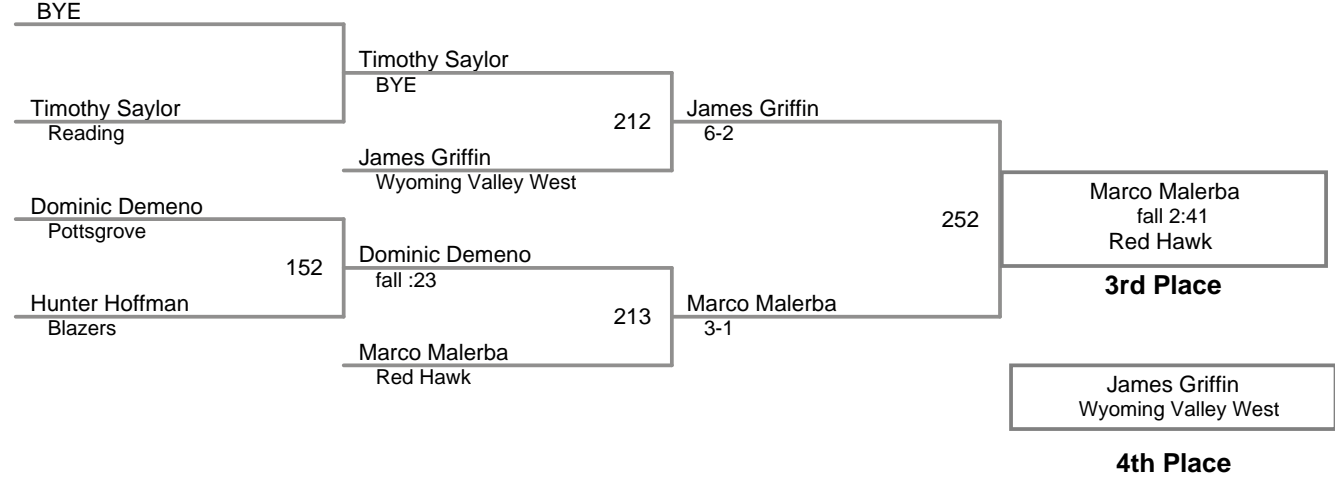

Using HEAD-to-HEAD to break ties
between 1st and 2nd if necessary

Table of Results

Wrestler	Team	W	L	BP	F	TF	Pen
Gallagher, Ryan	Pennridge	2	0	0			0
Wright, J den	Reading	1	1	0			0
Booker, Nahzier	Pottstown PAL	0	2				0

1	Ryan Gallagher <i>Pennridge</i>	4	
2	J den Wright <i>Reading</i>	5	
3	Nahzier Booker <i>Pottstown PAL</i>	6	

Manual Placement

Pottsgrove Holiday Tournament PM
10U Open

110 Lbs

Best of 3 (optional)

round 1