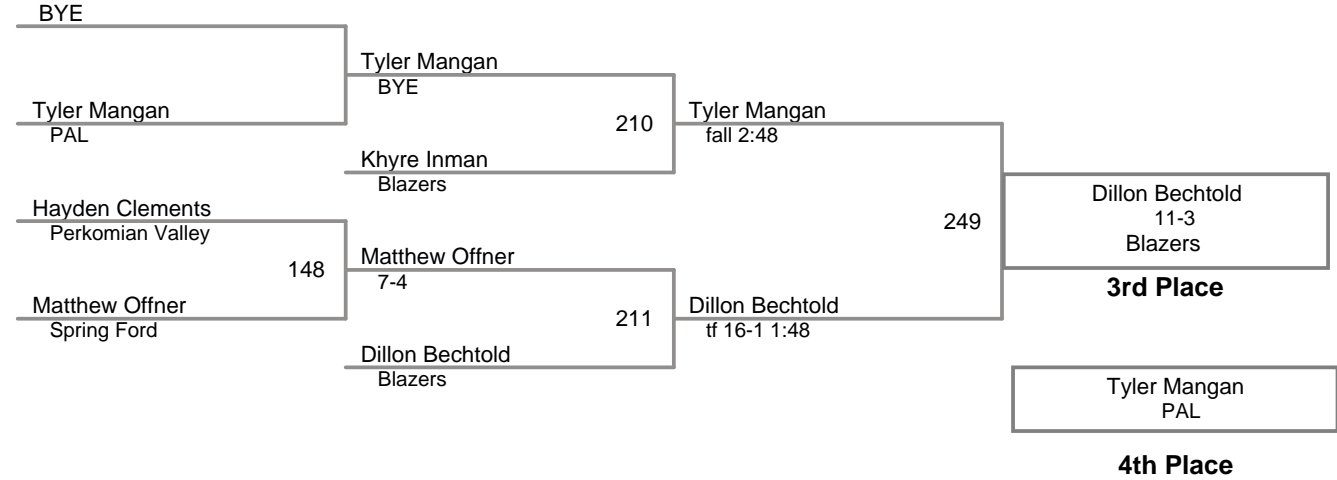

Pottsgrove Holiday Tournament PM
10U Open

60 Lbs

Pottsgrove Holiday Tournament PM
10U Open

65 Lbs

Pottsgrove Holiday Tournament PM
10U Open

70 Lbs

Pottsgrove Holiday Tournament PM
10U Open

75 Lbs

**Pottsgrove Holiday Tournament PM
10U Open**

80 Lbs

3-Man Round Robin

Pottsgrove Holiday Tournament
10U Open

85 Lbs

round 1

Nahzier Booker <i>Pottstown PAL</i>	4	J den Wright 2-1
J den Wright <i>Reading</i>		
Ryan Gallagher <i>Pennridge</i>		Ryan Gallagher BYE
BYE		