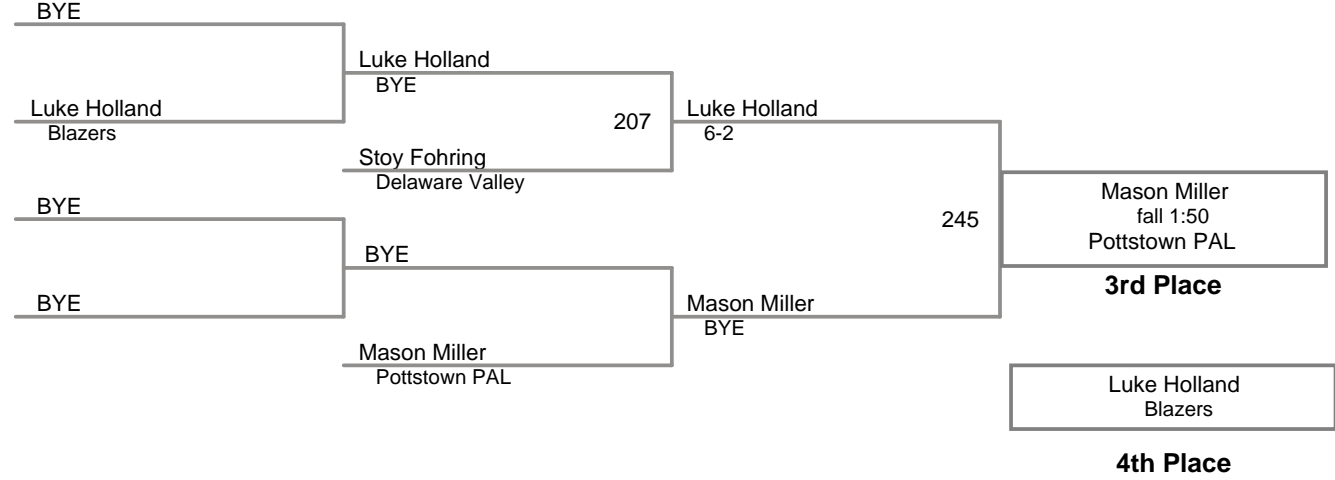

Pottsgrove Holiday Tournament PM
10U Open

70 Lbs