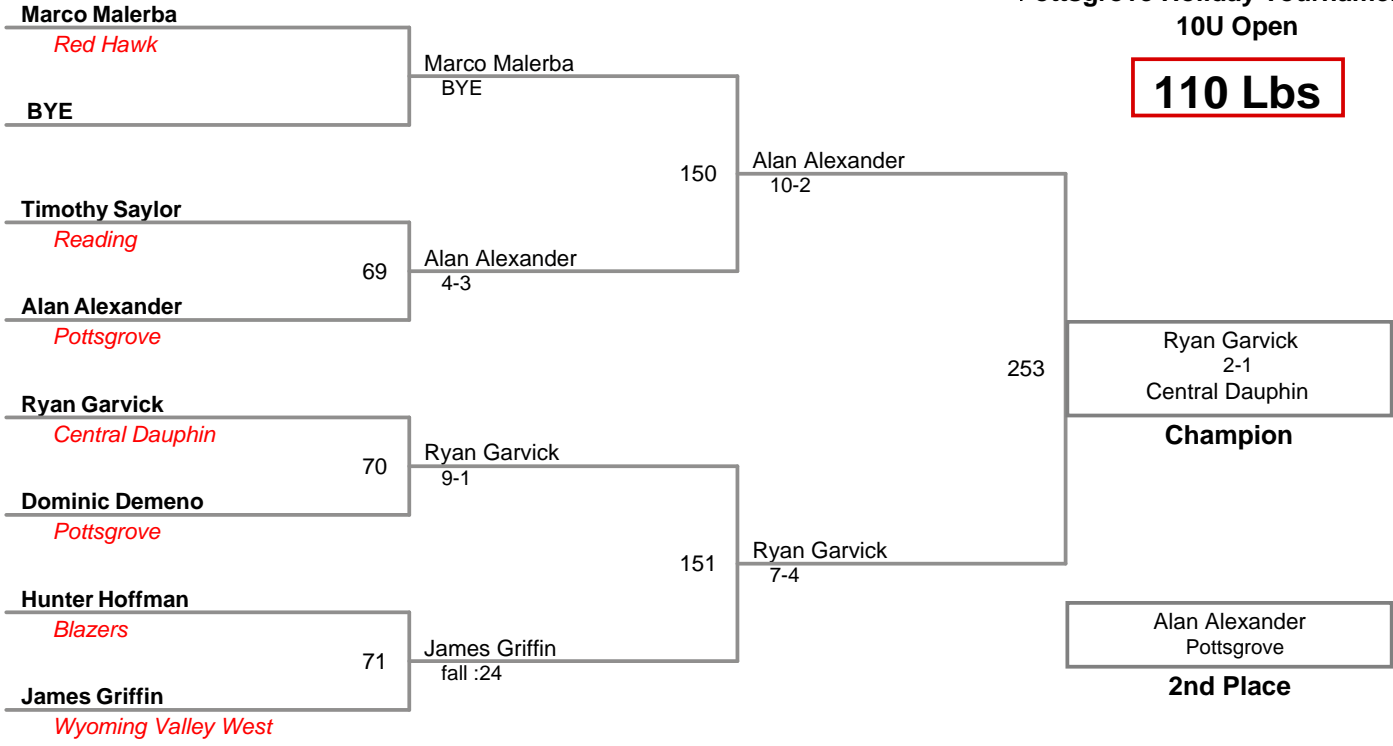

Using HEAD-to-HEAD to break ties
between 1st and 2nd if necessary

Table of Results

Wrestler	Team	W	L	BP	F	TF	Pen
Gallagher, Ryan	Pennridge	2	0	0			0
Wright, J den	Reading	1	1	0			0
Booker, Nahzier	Pottstown PAL	0	2				0

1	Ryan Gallagher <i>Pennridge</i>	4	
2	J den Wright <i>Reading</i>	5	
3	Nahzier Booker <i>Pottstown PAL</i>	6	

Manual Placement

Pottsgrove Holiday Tournament PM
10U Open

110 Lbs

Best of 3 (optional)

round 1