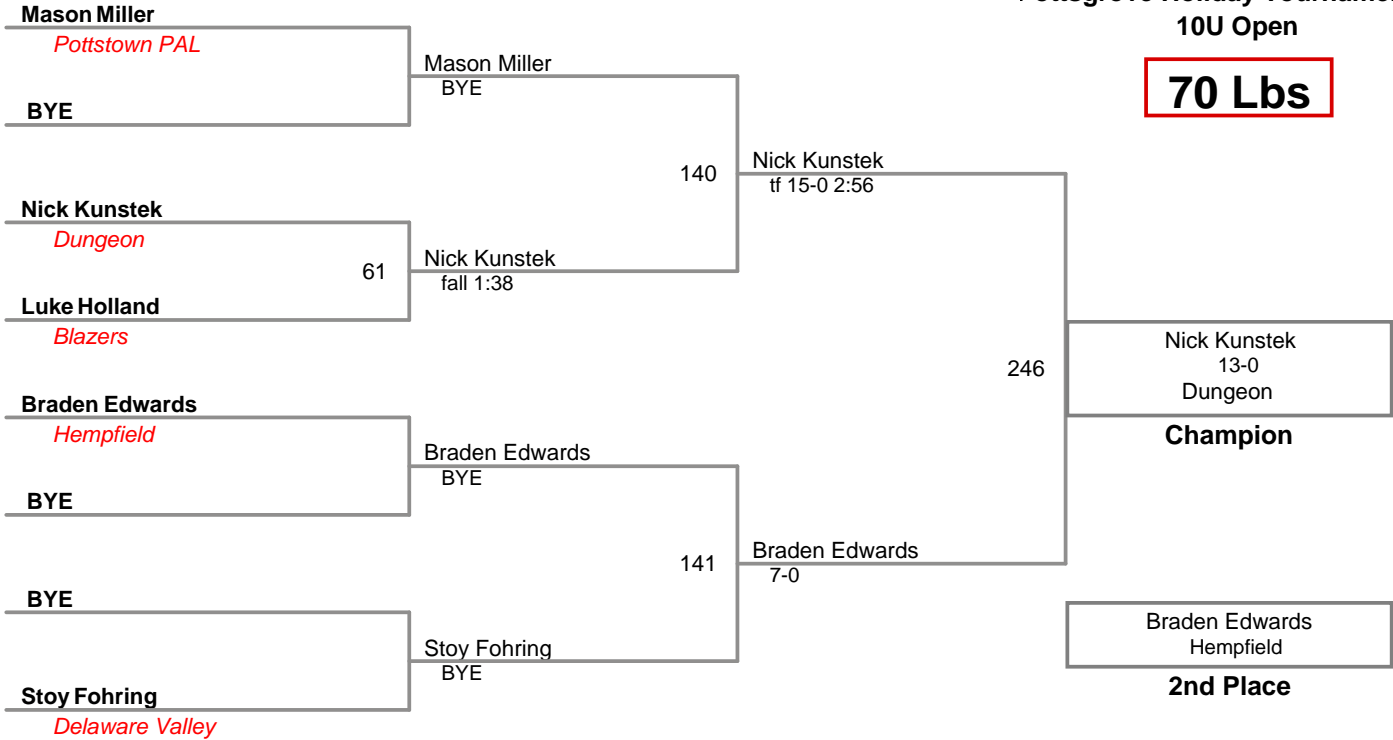

Pottsgrove Holiday Tournament PM
10U Open

60 Lbs

Pottsgrove Holiday Tournament PM
10U Open

65 Lbs

Pottsgrove Holiday Tournament PM
10U Open

70 Lbs

Pottsgrove Holiday Tournament PM
10U Open

75 Lbs

**Pottsgrove Holiday Tournament PM
10U Open**

80 Lbs

3-Man Round Robin

Pottsgrove Holiday Tournament
10U Open

85 Lbs

round 1

Nahzier Booker <i>Pottstown PAL</i>	4	J den Wright 2-1
J den Wright <i>Reading</i>		
Ryan Gallagher <i>Pennridge</i>		Ryan Gallagher BYE
BYE		