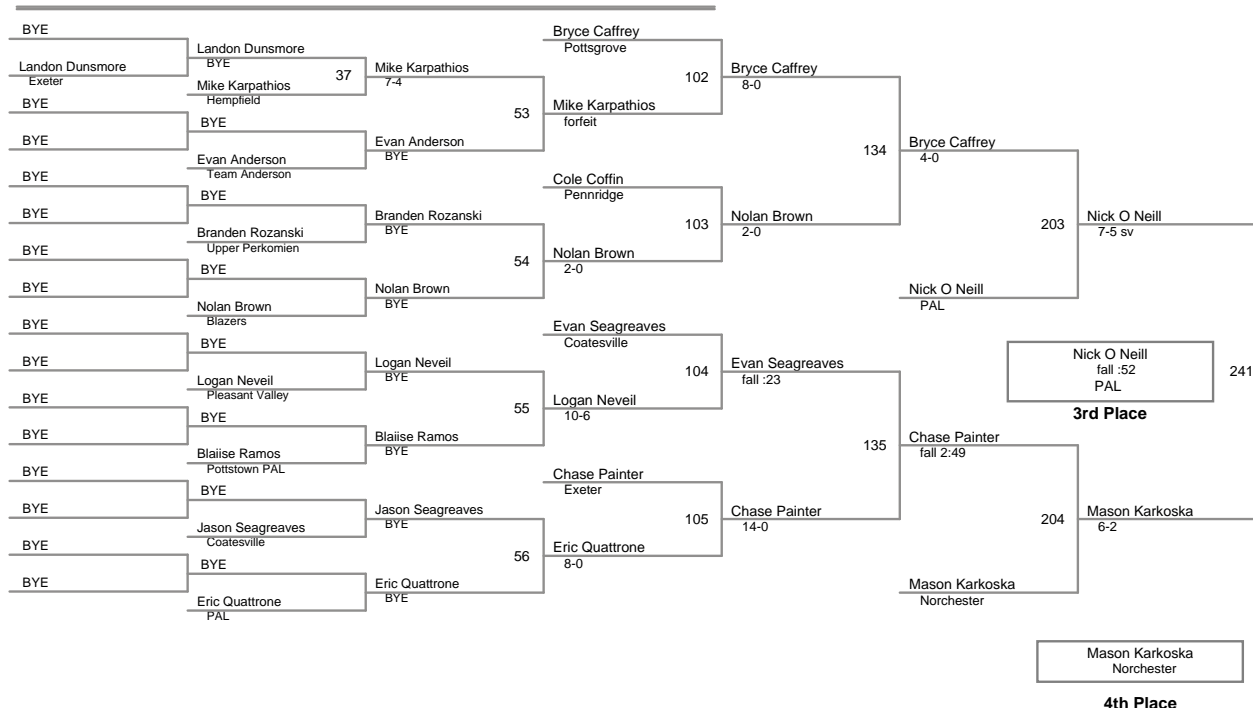

Pottsgrove Holiday Tournament PM
10U Open

60 Lbs