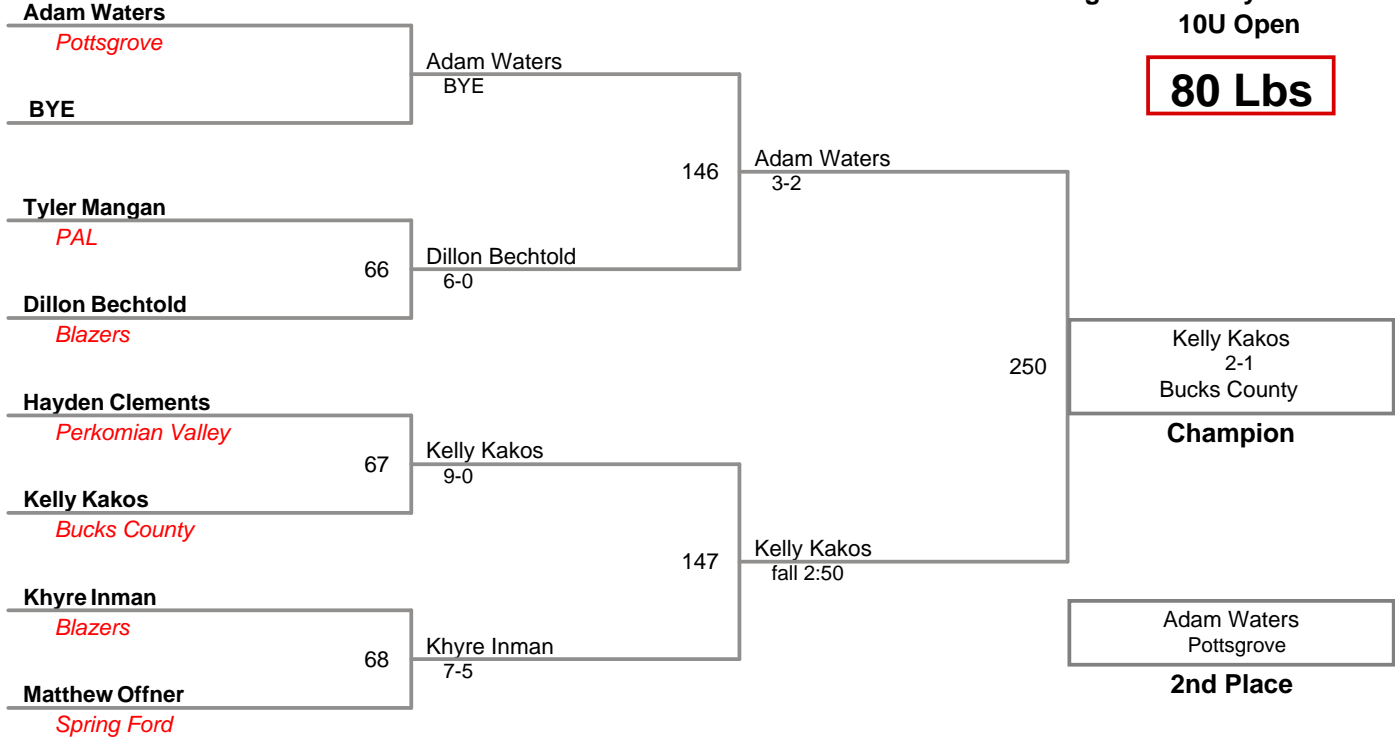

Pottsgrove Holiday Tournament PM
10U Open

60 Lbs

Pottsgrove Holiday Tournament PM
10U Open

65 Lbs

Pottsgrove Holiday Tournament PM
10U Open

70 Lbs

Pottsgrove Holiday Tournament PM
10U Open

75 Lbs

**Pottsgrove Holiday Tournament PM
10U Open**

80 Lbs

3-Man Round Robin

Pottsgrove Holiday Tournament
10U Open

85 Lbs

round 1

Nahzier Booker <i>Pottstown PAL</i>	4	J den Wright 2-1
J den Wright <i>Reading</i>		
Ryan Gallagher <i>Pennridge</i>		Ryan Gallagher BYE
BYE		